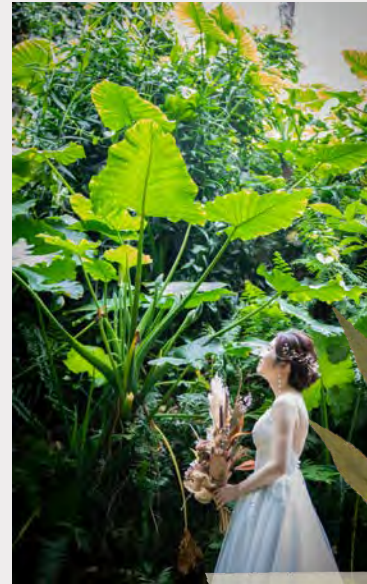

Sea wood hotel
A dramatic outdoor ceremony overlooking the sea of Kurima Island

Garden Wedding Ceremony

Wedding Party

Wedding + Photo

Location Green

Under the tropical trees
where the sun shines through

Location - Sunset