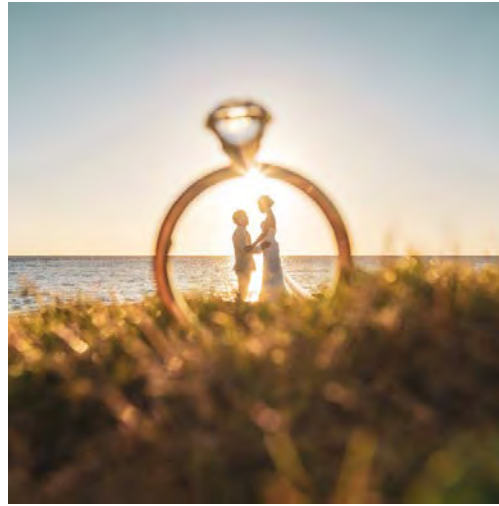

Sea wood hotel
A dramatic outdoor ceremony overlooking the sea of Kurima Island

Garden Wedding Ceremony

Wedding Party

Wedding + Photo

Location Green

Under the tropical trees
where the sun shines through

Location - Sunset