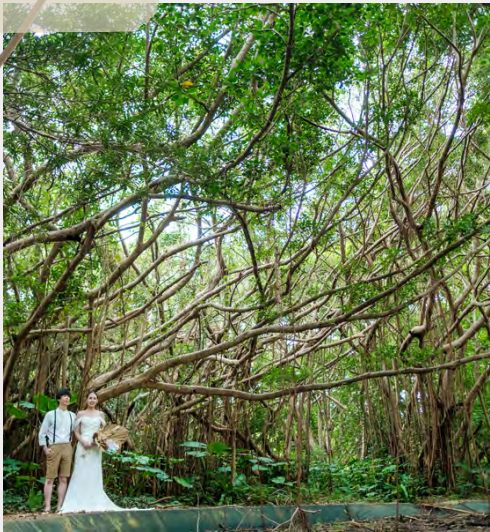

Sea wood hotel
A dramatic outdoor ceremony overlooking the sea of Kurima Island

Garden Wedding Ceremony

Wedding Party

Wedding + Photo

Location Green

Under the tropical trees
where the sun shines through

Location - Sunset