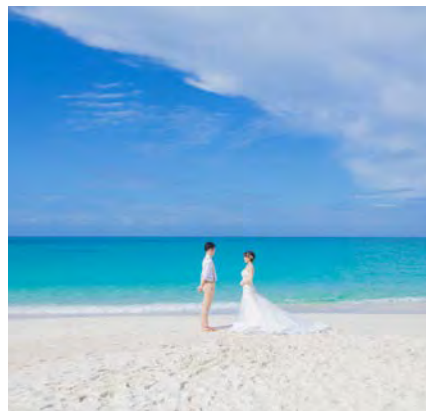

Sea wood hotel
A dramatic outdoor ceremony overlooking the sea of Kurima Island

Garden Wedding Ceremony

Wedding Party

Wedding + Photo

Location Green

Under the tropical trees
where the sun shines through

Location - Sunset