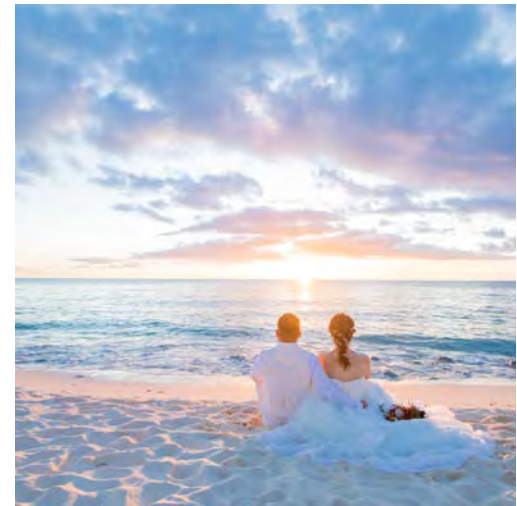

Sea wood hotel
A dramatic outdoor ceremony overlooking the sea of Kurima Island

Garden Wedding Ceremony

Wedding Party

Wedding + Photo

Location Green

Under the tropical trees
where the sun shines through

Location - Sunset