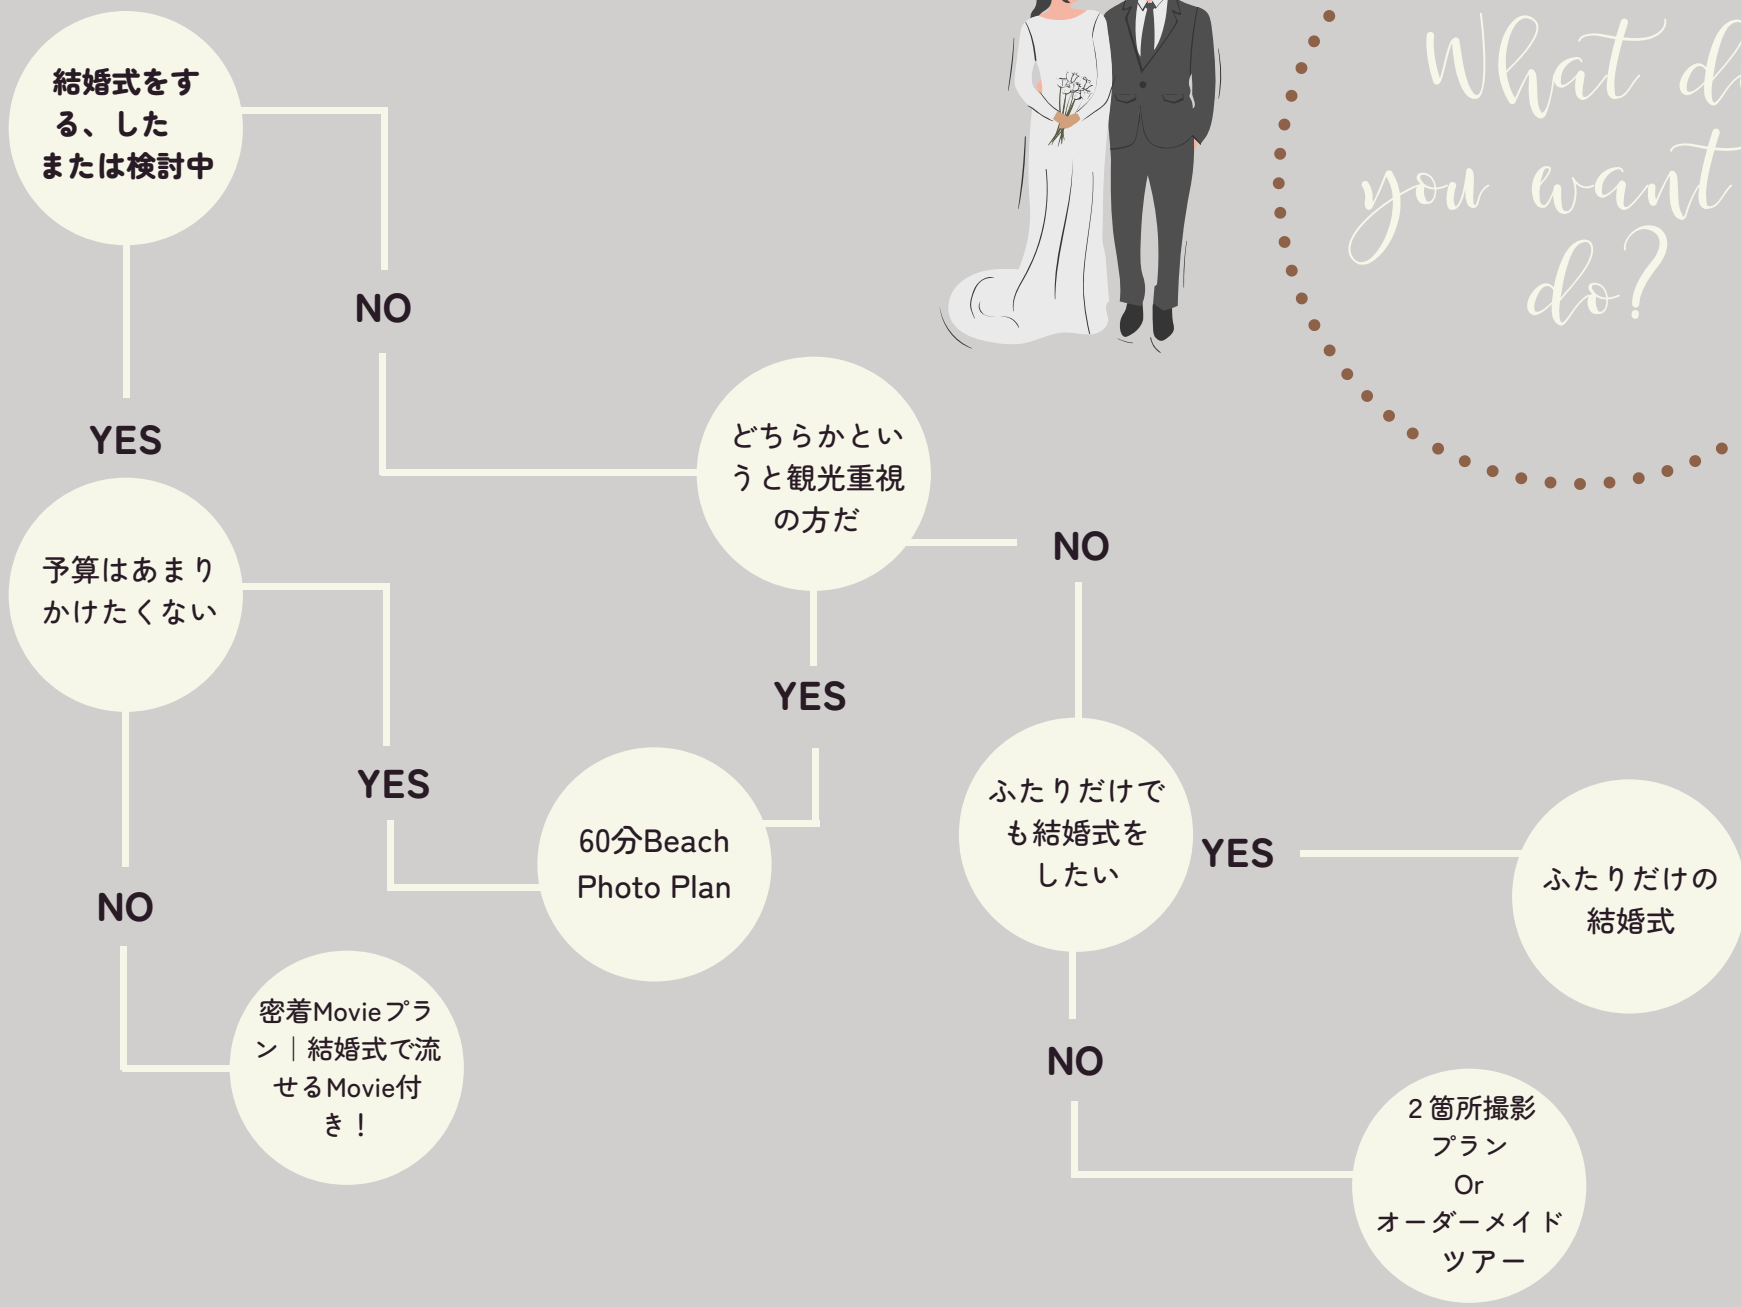

Star Light

A sky full of stars that you can reach if you stretch out your hand. A special moment that you will never forget with a shooting star that offers your prayers and a star that shines gently.

あなたにオススメのプランは？